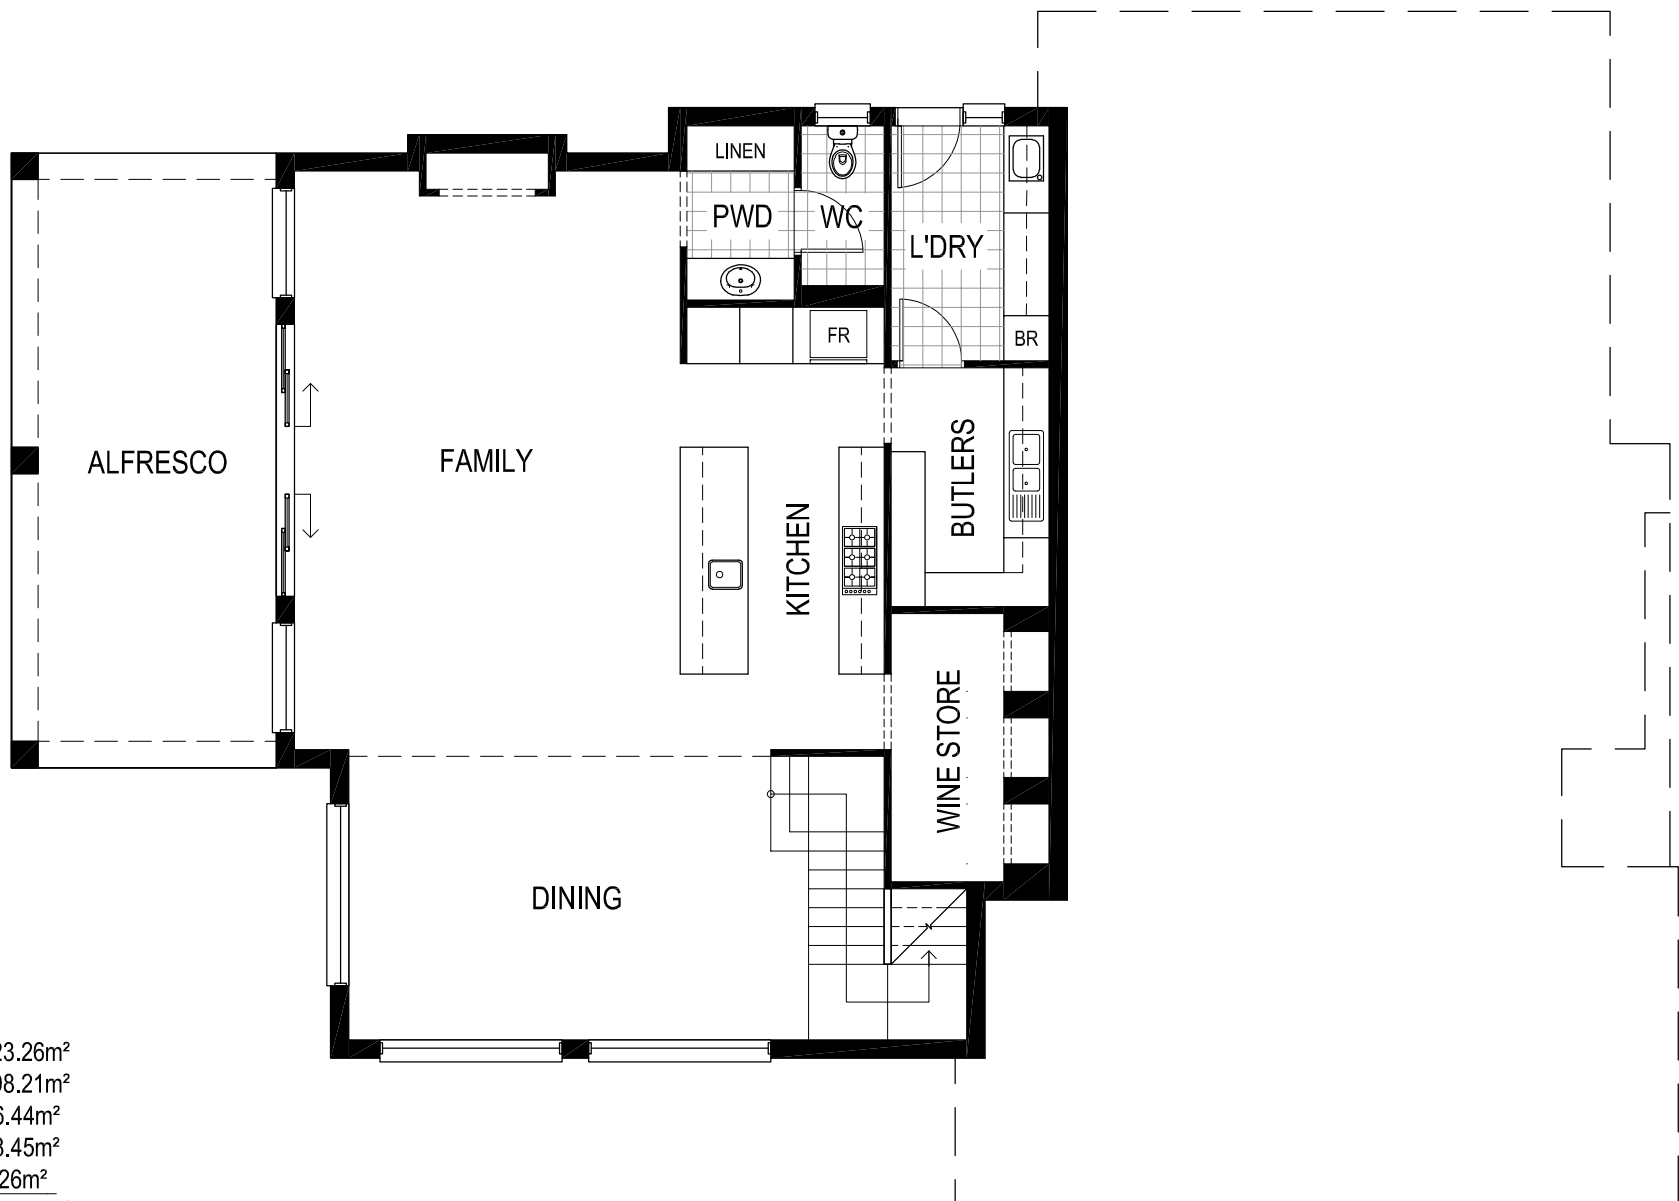

BLACKWOOD PARK DISPLAY (TOORAK 399)

LOT 178 SYMON CRESCENT, CRAIGBURN FARM

AREAS

LIVING (GR)-	123.26m ²
LIVING (UP)-	198.21m ²
GARAGE-	46.44m ²
ALFRESCO-	28.45m ²
PORCH-	3.26m ²
TOTAL-	399.12m ²

WIDTH-	15.80m
LENGTH-	22.00m